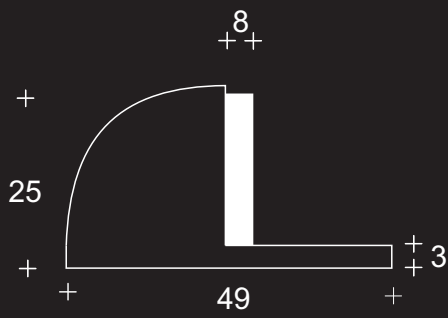

Door stops

Product Code

30605

Finishes : SS, PS